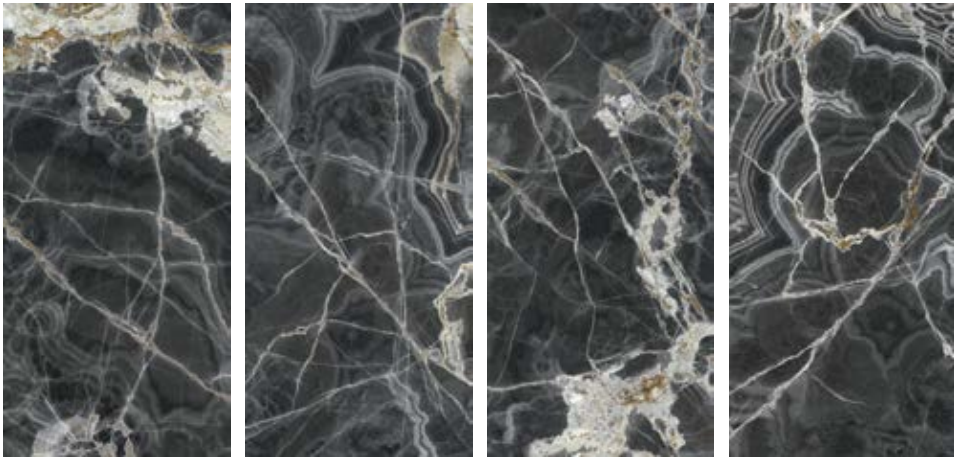

AVAILABLE FACES

All sizes are nominal.
For technical information refer to our website icgitaliaporcelain.com