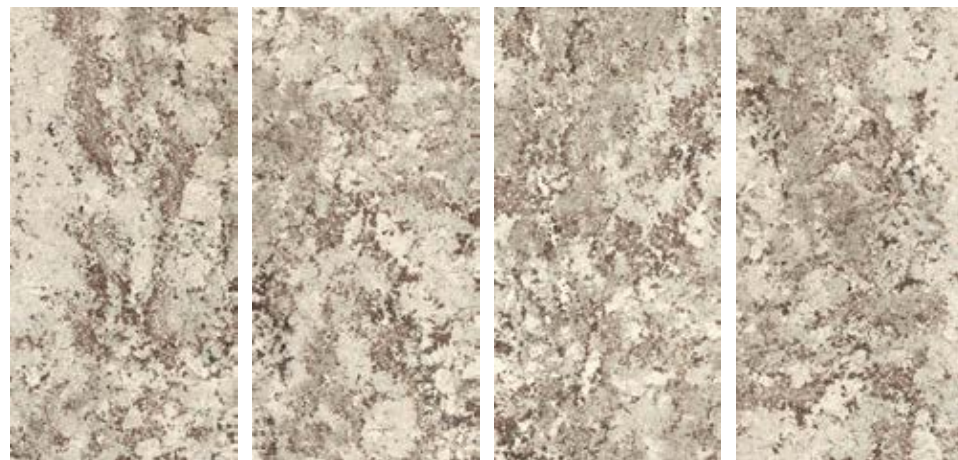

Alaska White natural plus
UG6P157685

30"x30"
Alaska White top lapped
UG6LP75685

Alaska White natural plus
UG6P75685

30"x15"
Alaska White top lapped
UG6LP37685

Alaska White natural plus
UG6P37685

AVAILABLE FACES