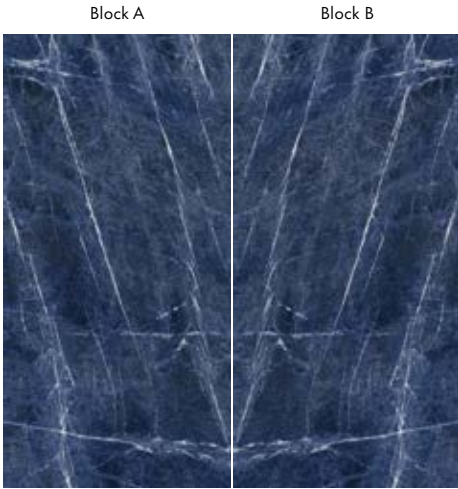

AVAILABLE FACES

BOOK MATCH

All sizes are nominal.
For technical information refer to our website icgitaliaporcelain.com