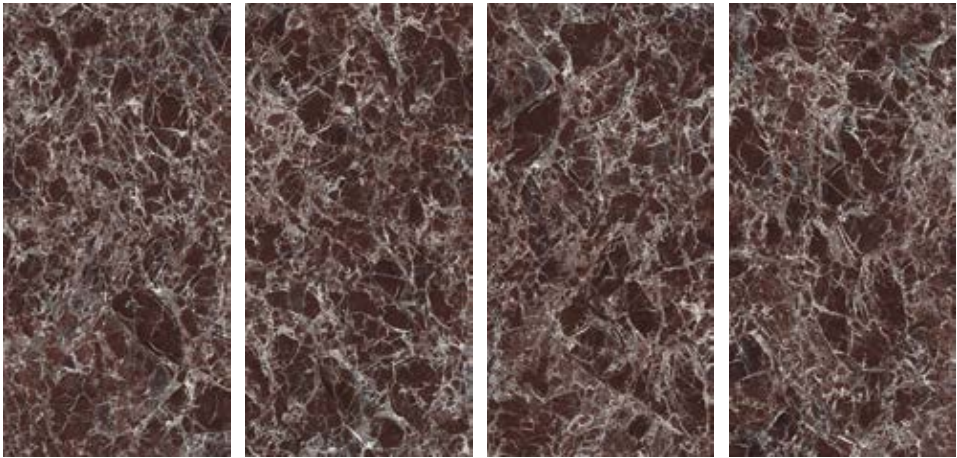

60"x60"
Rosso Imperiale polished
UM6L150673

60"x30"
Rosso Imperiale polished
UM6L157673

30"x30"
Rosso Imperiale polished
UM6L75673

30"x15"
Rosso Imperiale polished
UM6L37673

AVAILABLE FACES

All sizes are nominal.
For technical information refer to our website icgitaliaporcelain.com