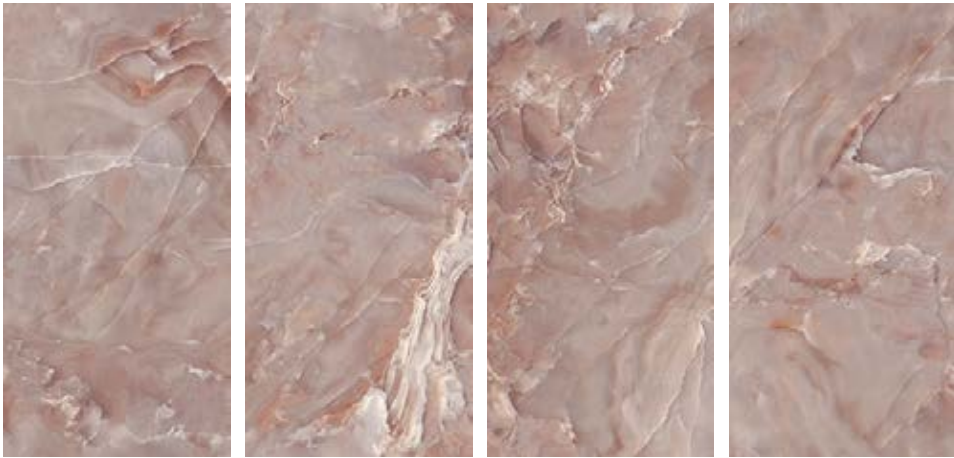

AVAILABLE FACES