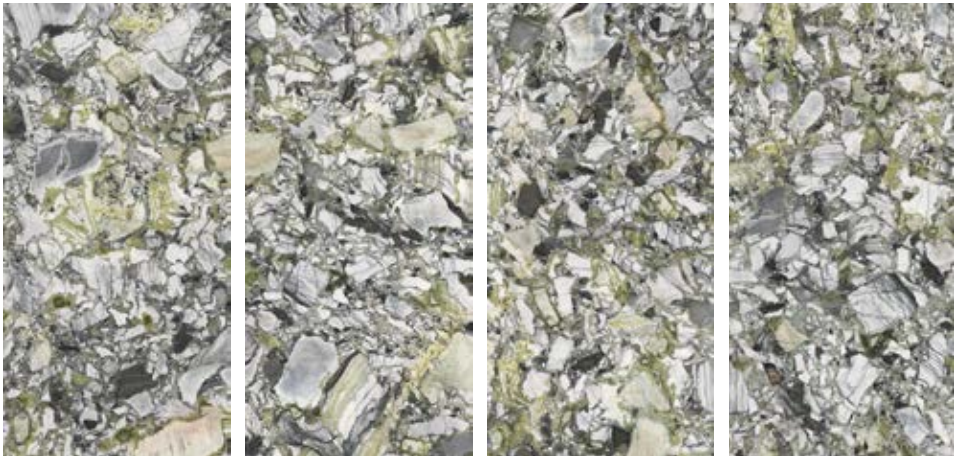

AVAILABLE FACES

All sizes are nominal.
For technical information refer to our website icgitaliaporcelain.com

LUXURY WHITE

RECTIFIED V3

AVAILABLE FACES

All sizes are nominal.
For technical information refer to our website icgitaliaporcelain.com