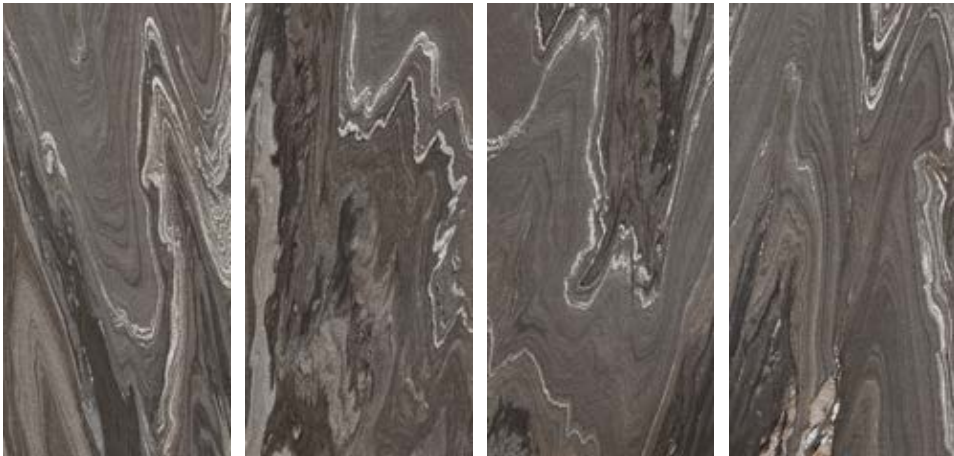

AVAILABLE FACES

All sizes are nominal.
For technical information refer to our website icgitaliaporcelain.com

SILVER WAVE

RECTIFIED V3 R10

AVAILABLE FACES

Technical porcelain \pm 6 mm

120"x60"
Silver Wave jewel
UG6J300717
Silver Wave top lapped
UG6TP300717