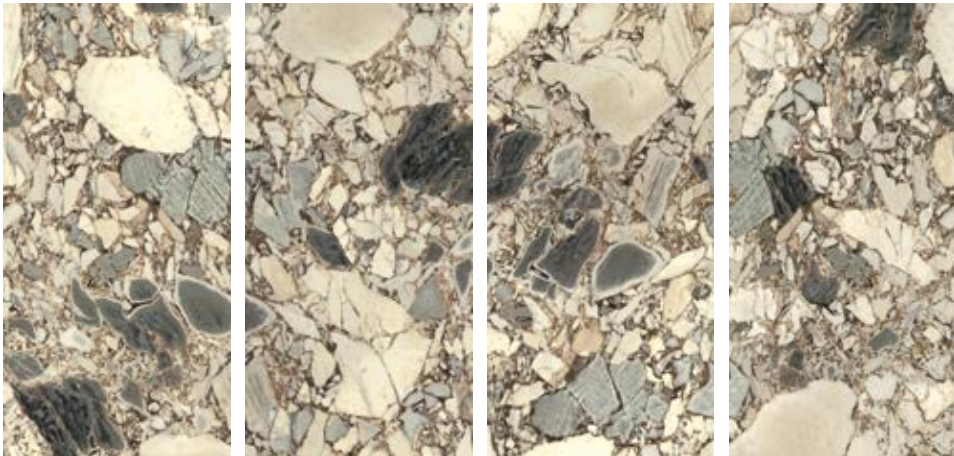

60"x30"
Ocean Storm jewel
J175630MF6

30"x30"
Ocean Storm jewel
J75630MF6

30"x15"
Ocean Storm jewel
J737630MF6

AVAILABLE FACES

All sizes are nominal.
For technical information refer to our website icgitaliaporcelain.com