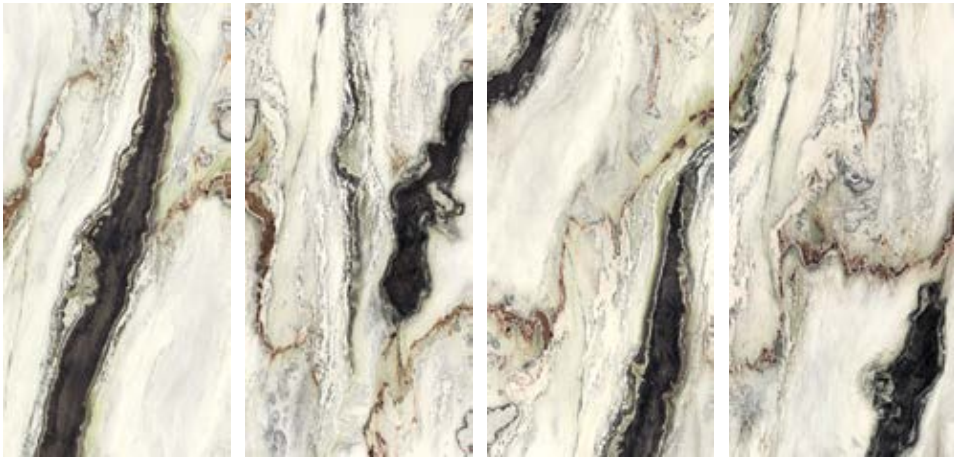

AVAILABLE FACES

All sizes are nominal.
For technical information refer to our website icgitaliaporcelain.com