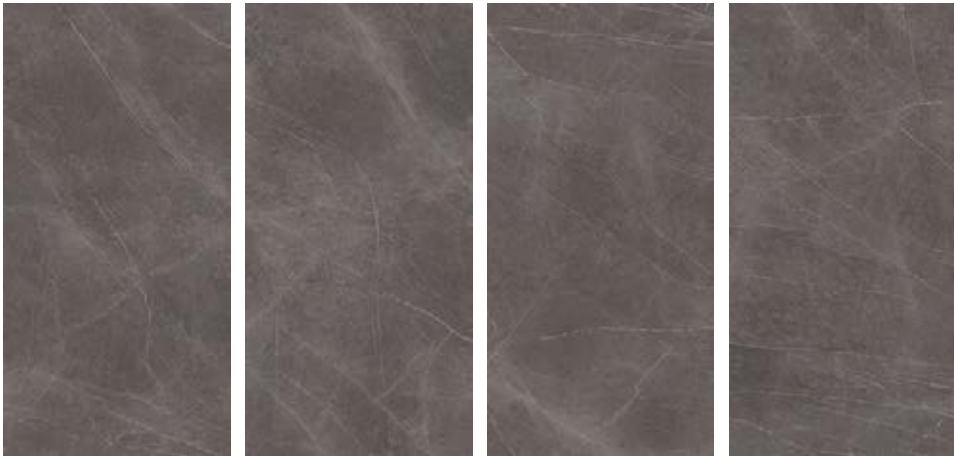

30"x15"
Statuario Light polished
UM6L37523

AVAILABLE FACES

All sizes are nominal.
For technical information refer to our website icgitaliaporcelain.com

STONE GREY

RECTIFIED **V3** **R9**
Natural

AVAILABLE FACES