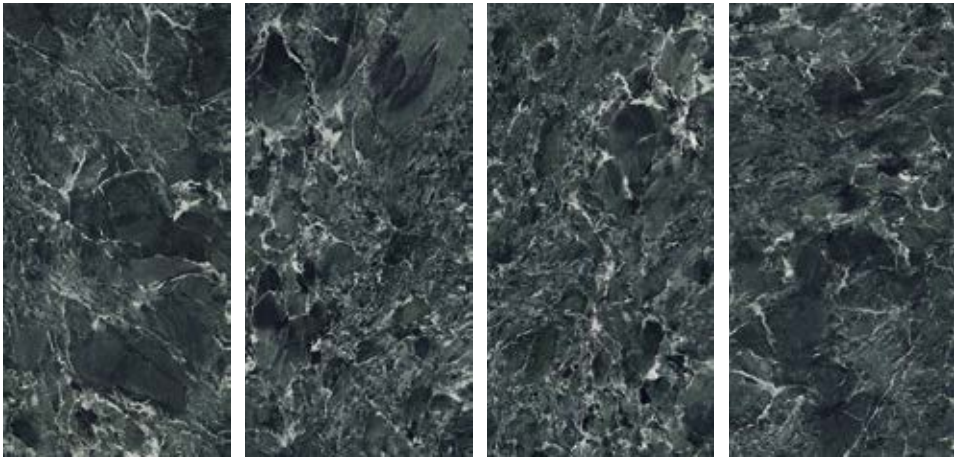

AVAILABLE FACES

All sizes are nominal.
For technical information refer to our website icgitaliaporcelain.com