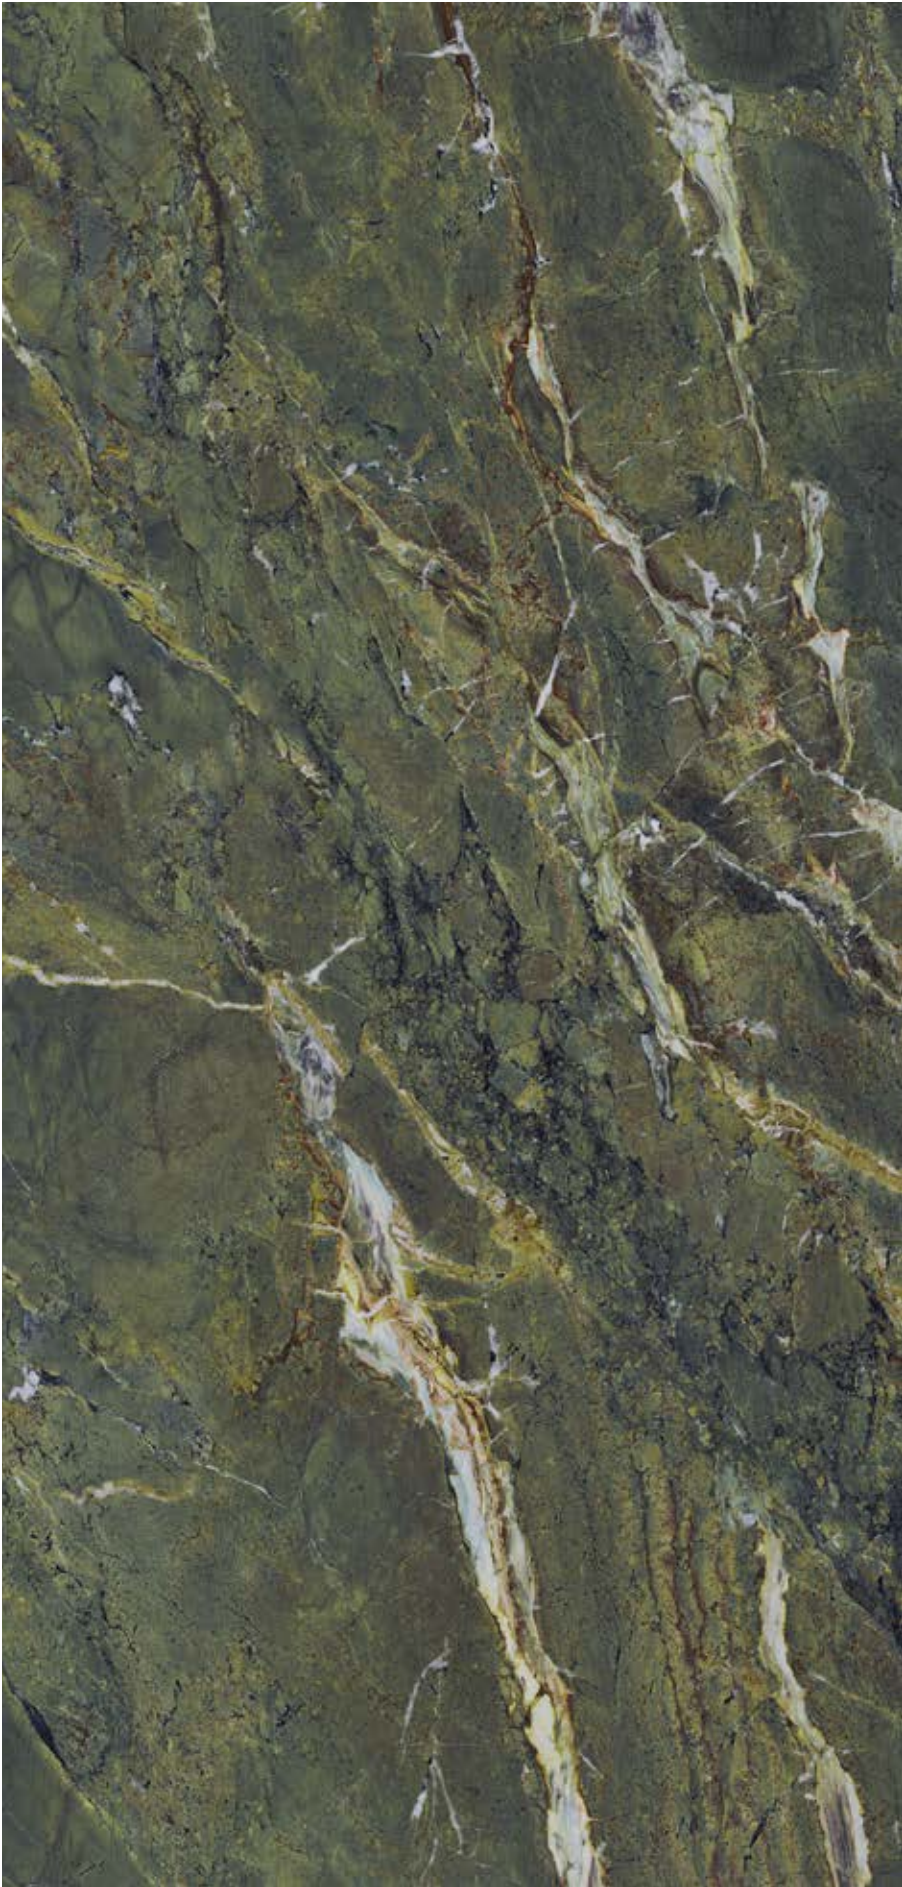

AVAILABLE FACES

All sizes are nominal.
For technical information refer to our website icgitaliaporcelain.com