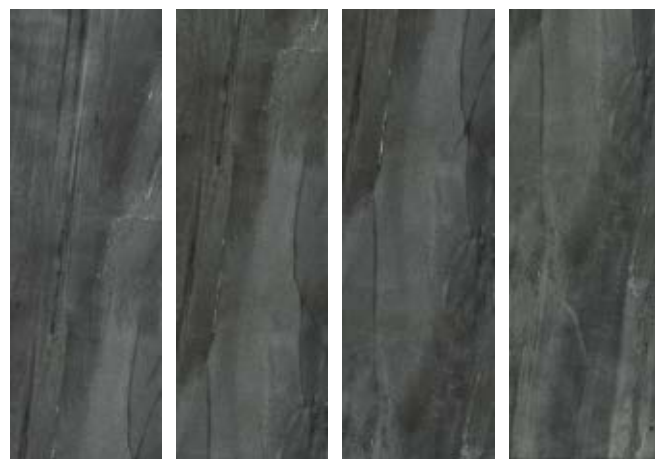

AVAILABLE FACES

All sizes are nominal.
For technical information refer to our website icgitaliaporcelain.com