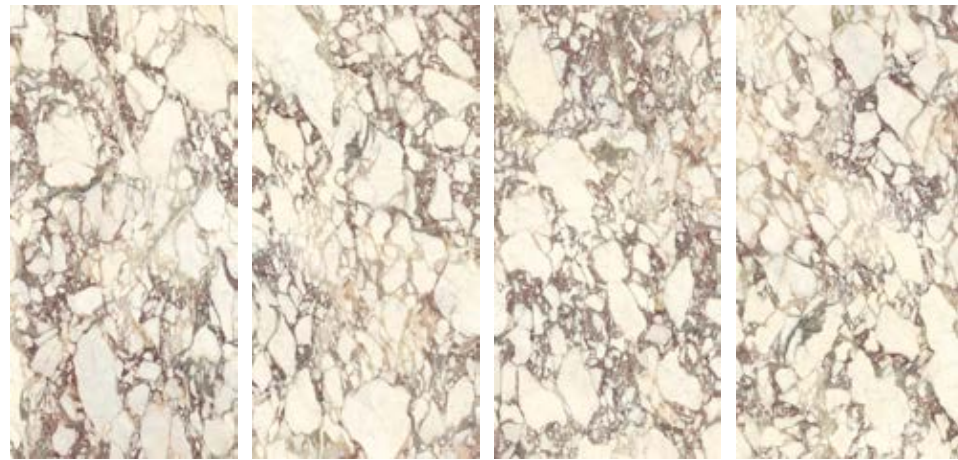

AVAILABLE FACES