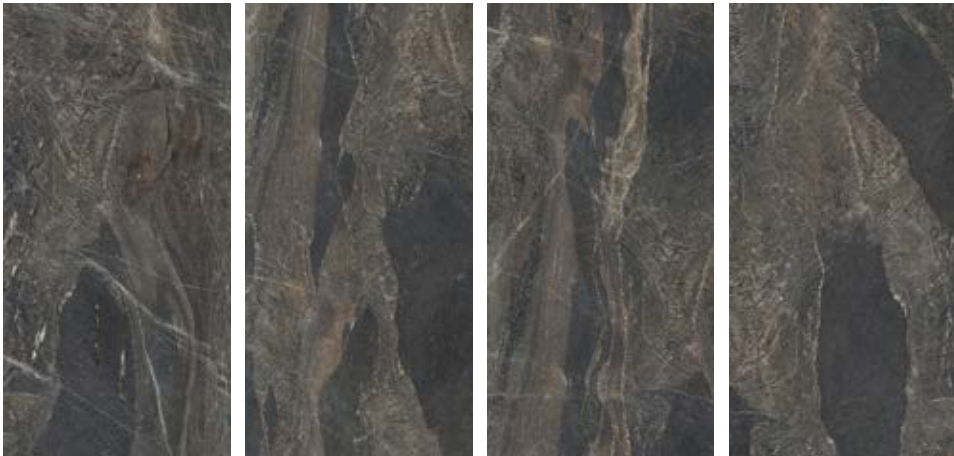

AVAILABLE FACES

This color is also available in:
- Traditional size in 8 mm thickness.
Scan the QR code for more details.

All sizes are nominal.
For technical information refer to our website icgitaliaporcelain.com