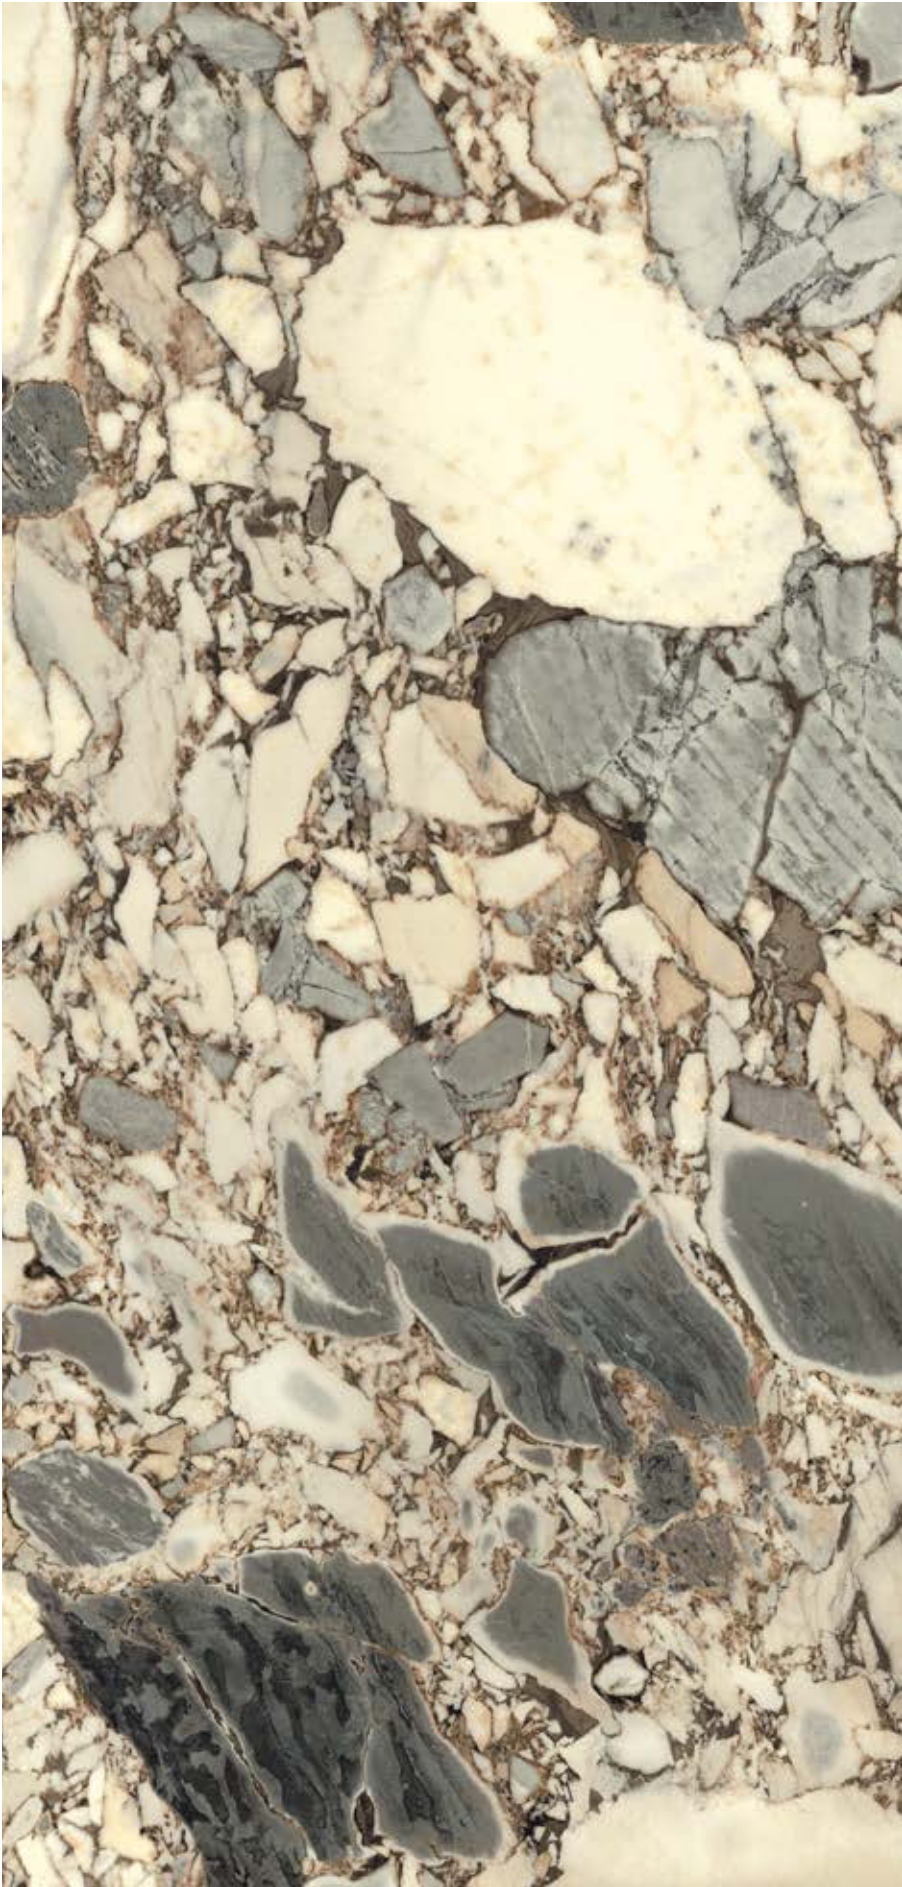

OCEAN STORM

RECTIFIED V4

Technical porcelain $\pm$ 6 mm

AVAILABLE FACES

All sizes are nominal.
For technical information refer to our website icgitaliaporcelain.com