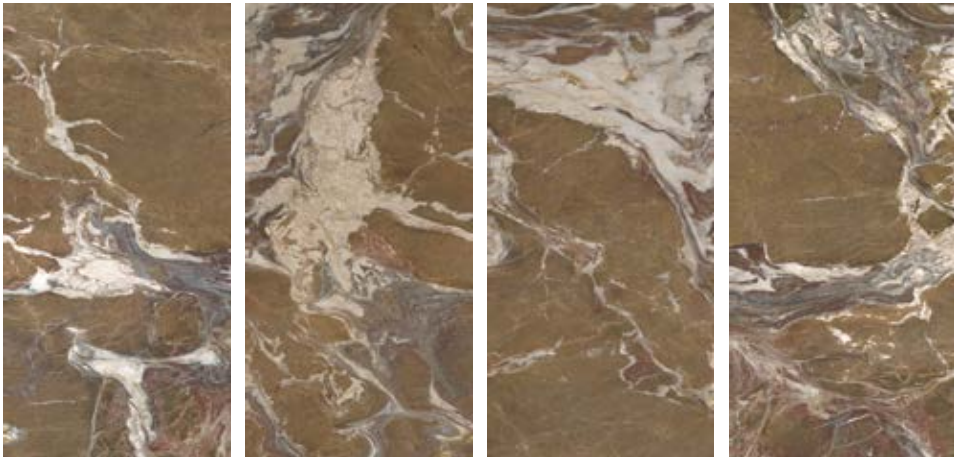

60"x60"
Brown Fusion polished
L150615MF6

60"x30"
Brown Fusion polished
L175615MF6

30"x30"
Brown Fusion polished
L75615MF6

30"x15"
Brown Fusion polished
L737615MF6

AVAILABLE FACES

All sizes are nominal.
For technical information refer to our website icgitaliaporcelain.com