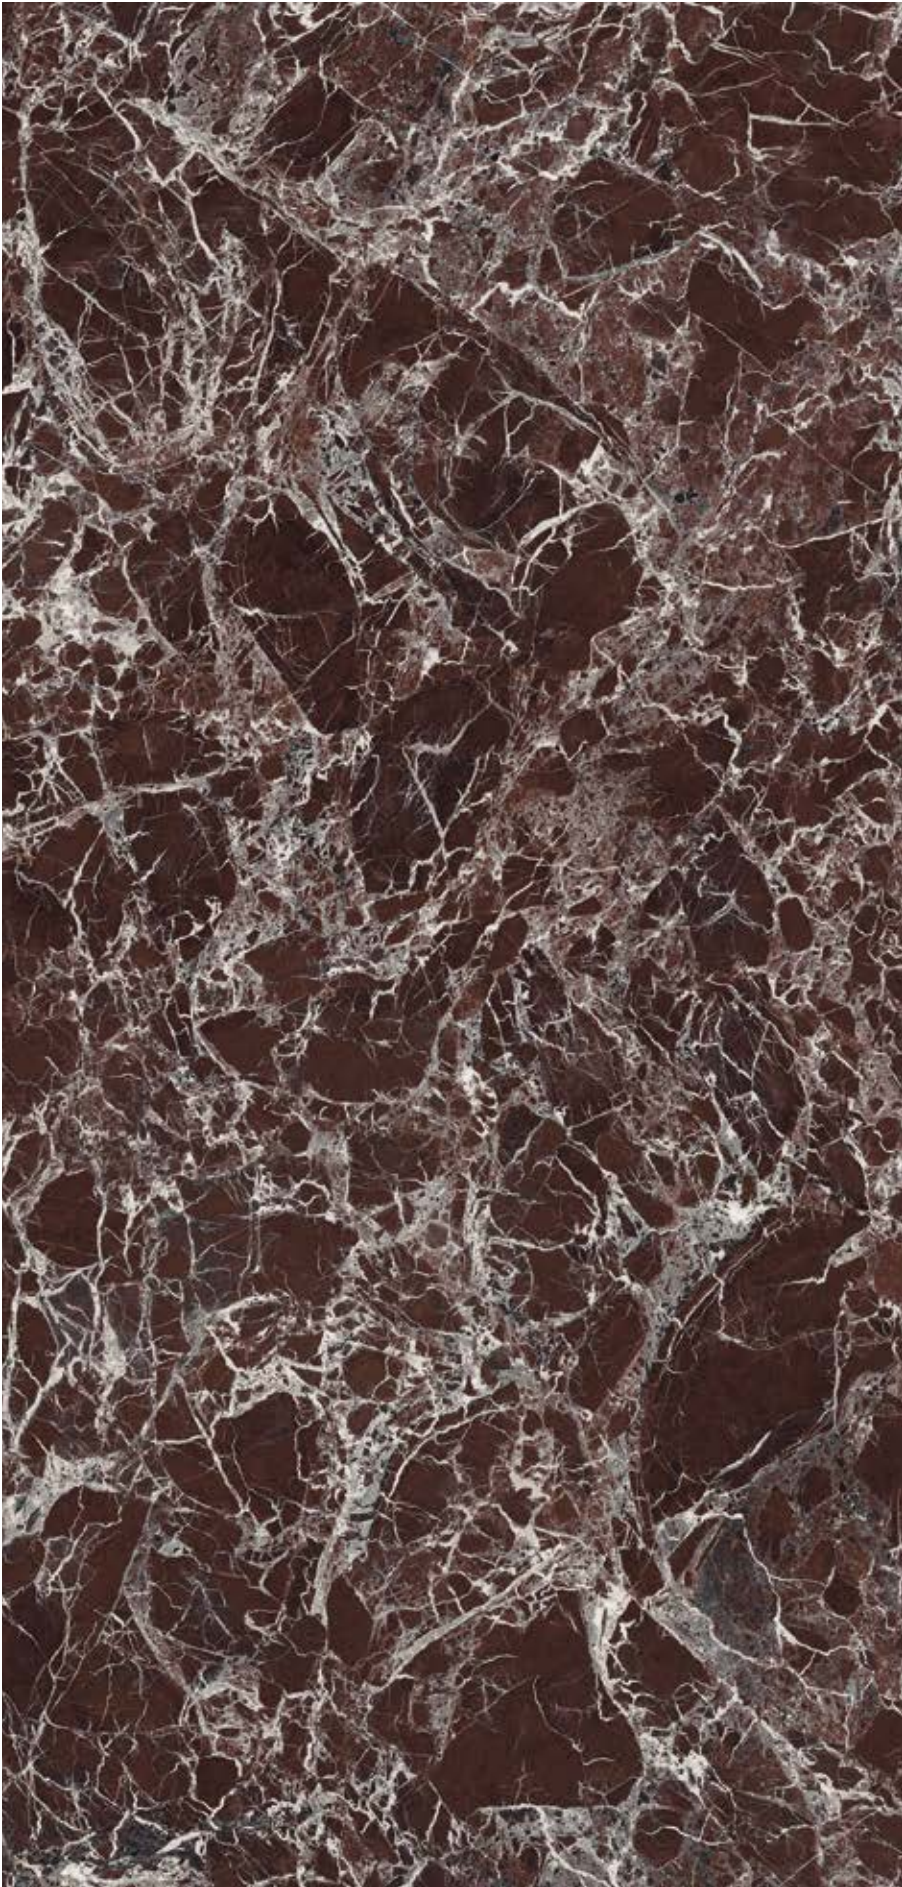

60"x60"
Rosso Imperiale polished
UM6L150673

60"x30"
Rosso Imperiale polished
UM6L157673

30"x30"
Rosso Imperiale polished
UM6L75673

30"x15"
Rosso Imperiale polished
UM6L37673

AVAILABLE FACES

All sizes are nominal.
For technical information refer to our website icgitaliaporcelain.com