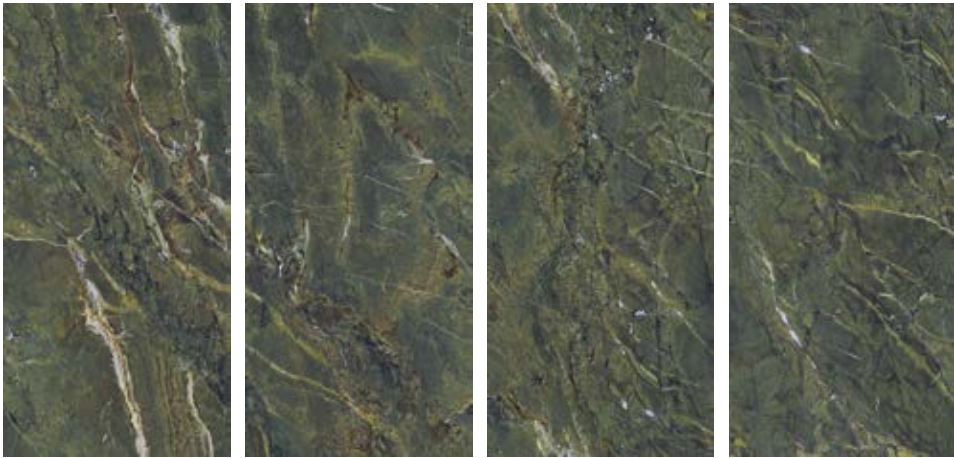

AVAILABLE FACES

All sizes are nominal.
For technical information refer to our website icgitaliaporcelain.com