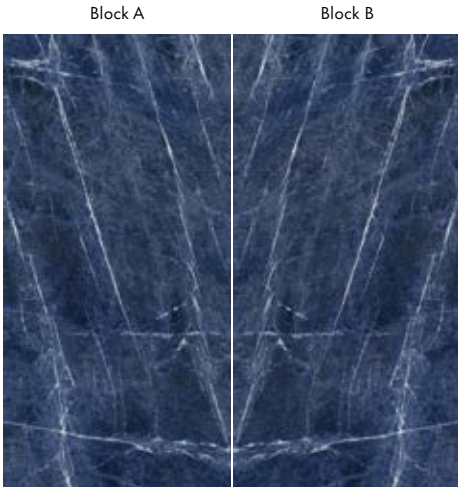

AVAILABLE FACES

BOOK MATCH

All sizes are nominal.
For technical information refer to our website icgitaliaporcelain.com