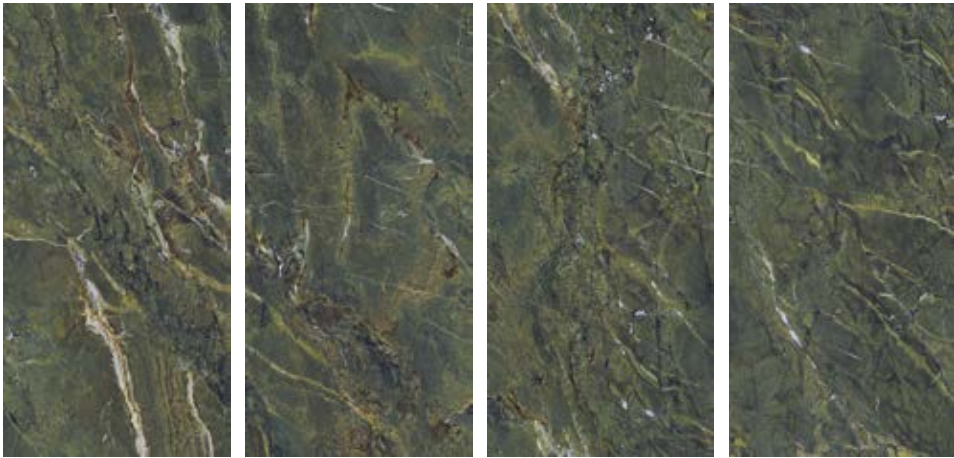

60"x60"  
Verde Karzai polished  
UM6L150637

60"x30"  
Verde Karzai polished  
UM6L157637

30"x30"  
Verde Karzai polished  
UM6L75637

30"x15"  
Verde Karzai polished  
UM6L37637

AVAILABLE FACES

All sizes are nominal.  
For technical information refer to our website [icgitaliaporcelain.com](http://icgitaliaporcelain.com)