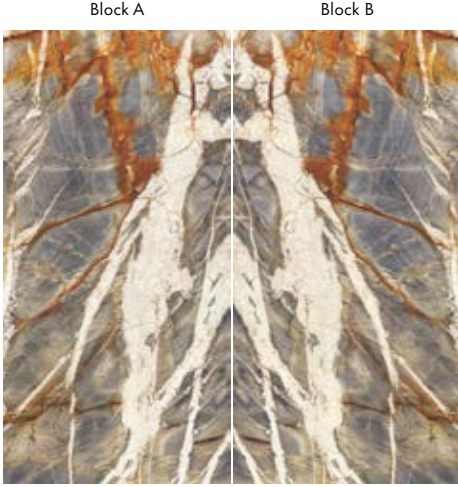

AVAILABLE FACES

BOOK MATCH

All sizes are nominal.
For technical information refer to our website icgitaliaporcelain.com