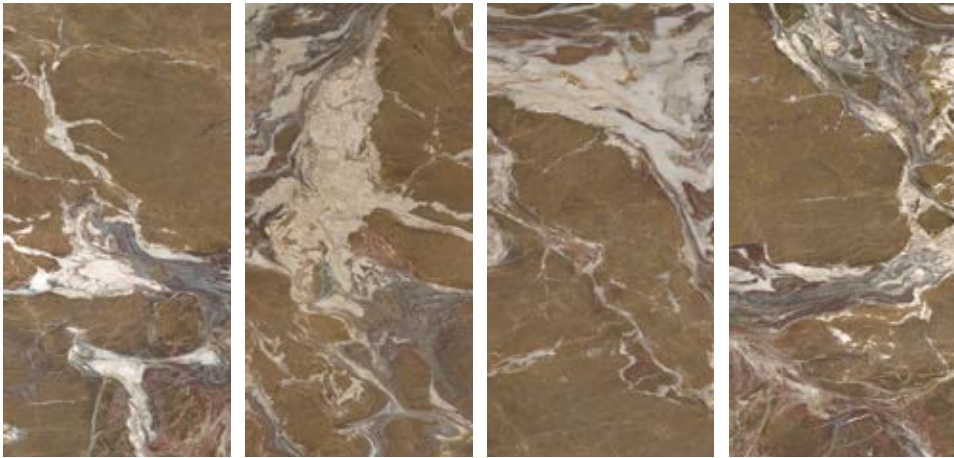

AVAILABLE FACES

All sizes are nominal.
For technical information refer to our website icgitaliaporcelain.com