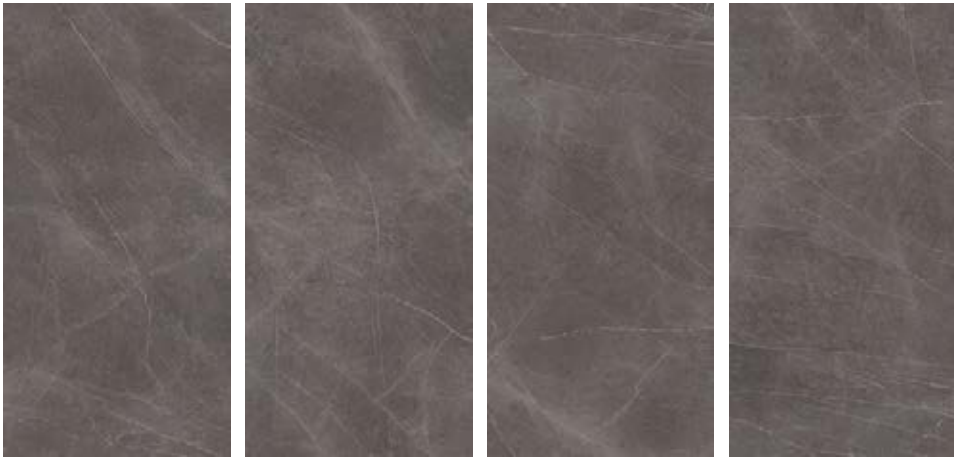

AVAILABLE FACES

All sizes are nominal.
For technical information refer to our website icgitaliaporcelain.com