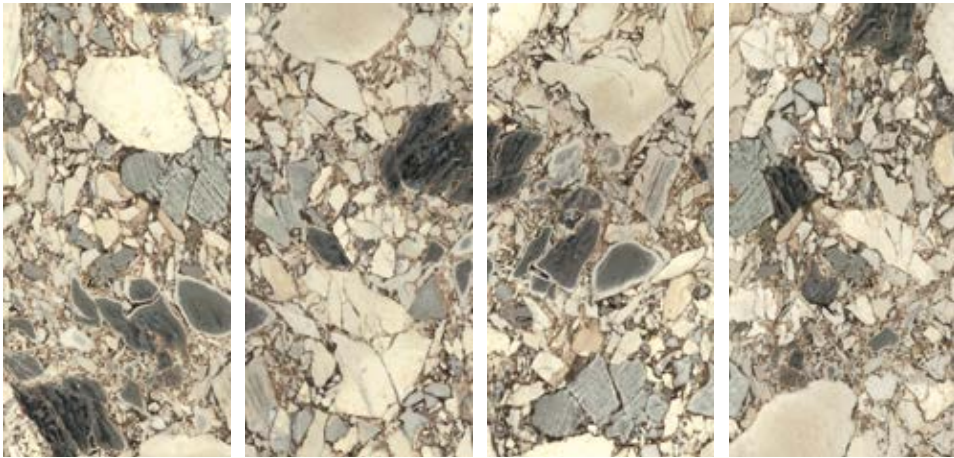

60"x60"  
Ocean Storm jewel  
J150630MF6

60"x30"  
Ocean Storm jewel  
J175630MF6

30"x30"  
Ocean Storm jewel  
J75630MF6

30"x15"  
Ocean Storm jewel  
J737630MF6

AVAILABLE FACES

All sizes are nominal.  
For technical information refer to our website [icgitaliaporcelain.com](http://icgitaliaporcelain.com)