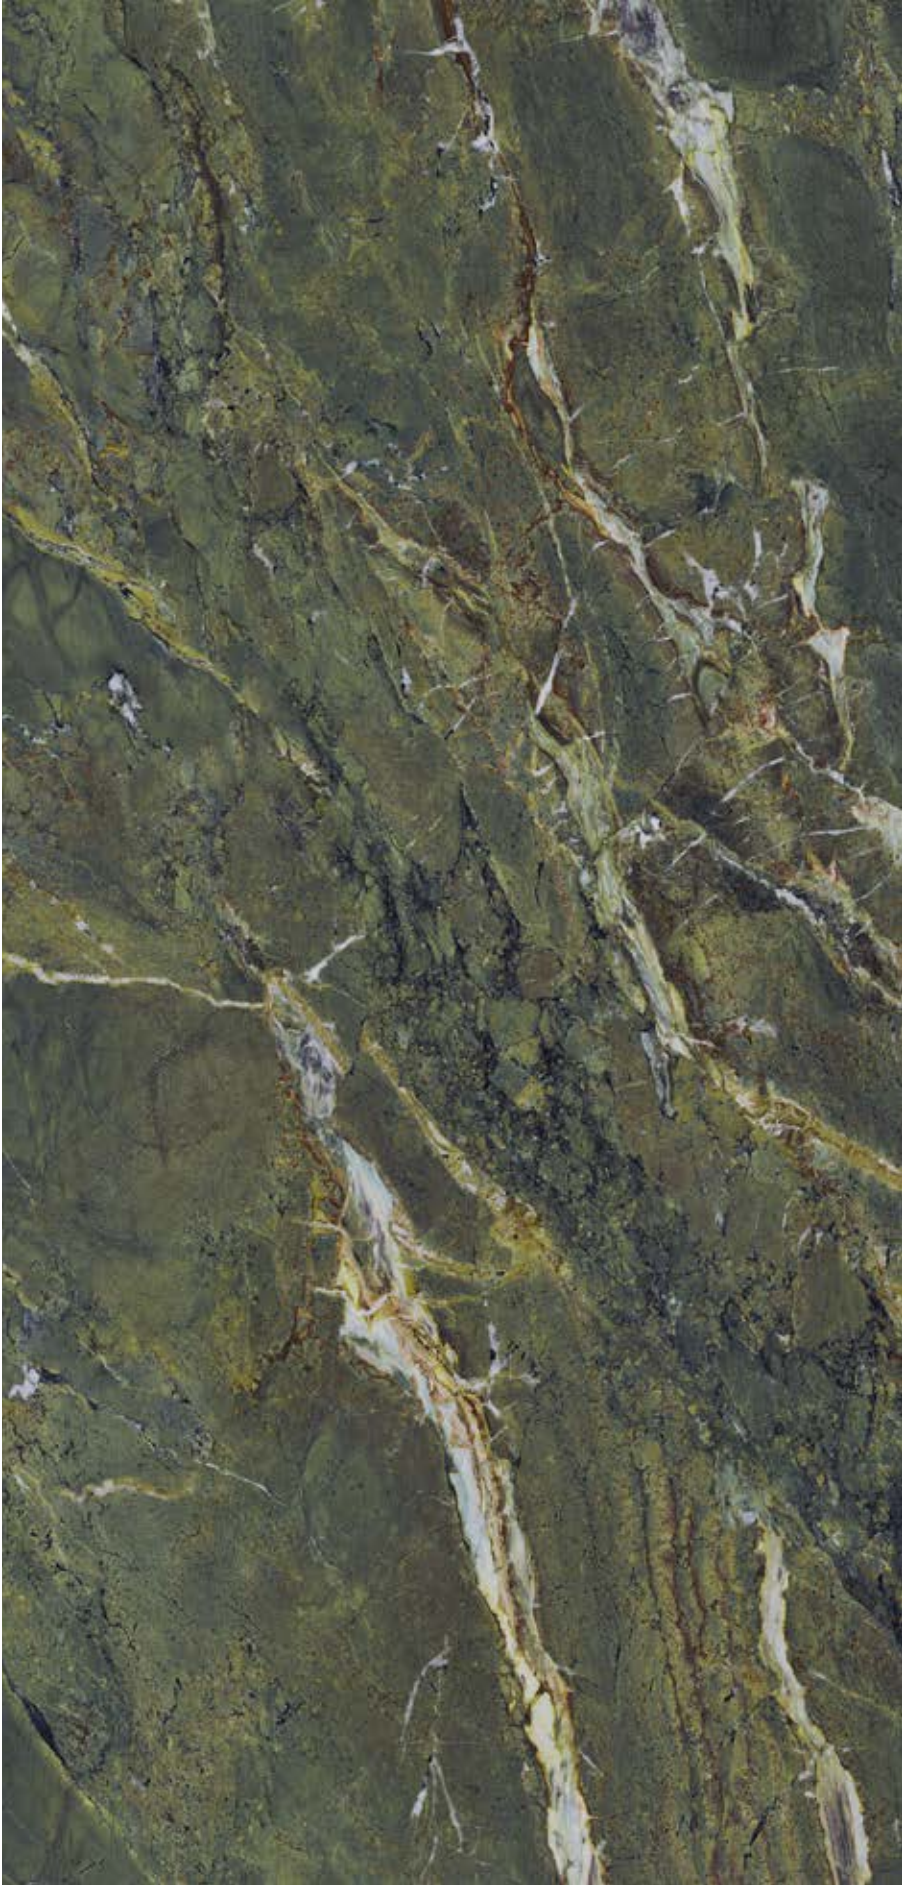

60"x60"  
Verde Karzai polished  
UM6L150637

60"x30"  
Verde Karzai polished  
UM6L157637

30"x30"  
Verde Karzai polished  
UM6L75637

30"x15"  
Verde Karzai polished  
UM6L37637

AVAILABLE FACES

All sizes are nominal.  
For technical information refer to our website [icgitaliaporcelain.com](http://icgitaliaporcelain.com)