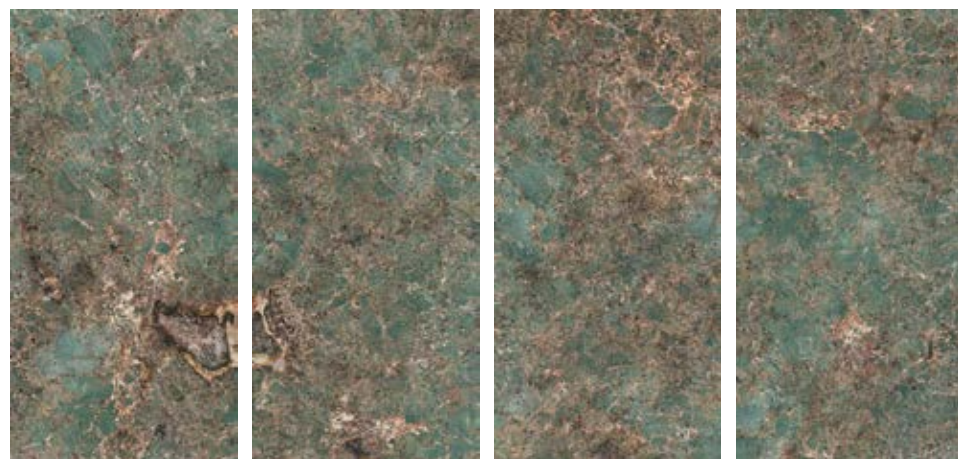

AVAILABLE FACES

All sizes are nominal.
For technical information refer to our website icgitaliaporcelain.com