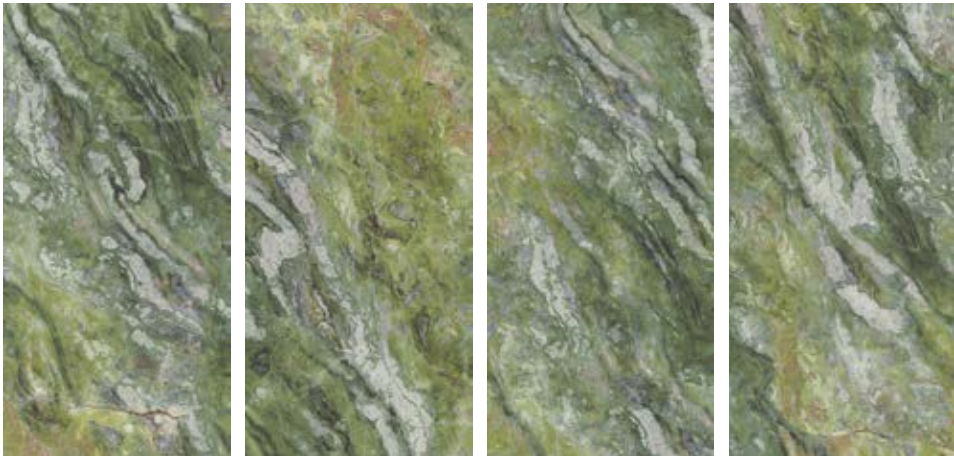

AVAILABLE FACES

All sizes are nominal.
For technical information refer to our website icgitaliaporcelain.com