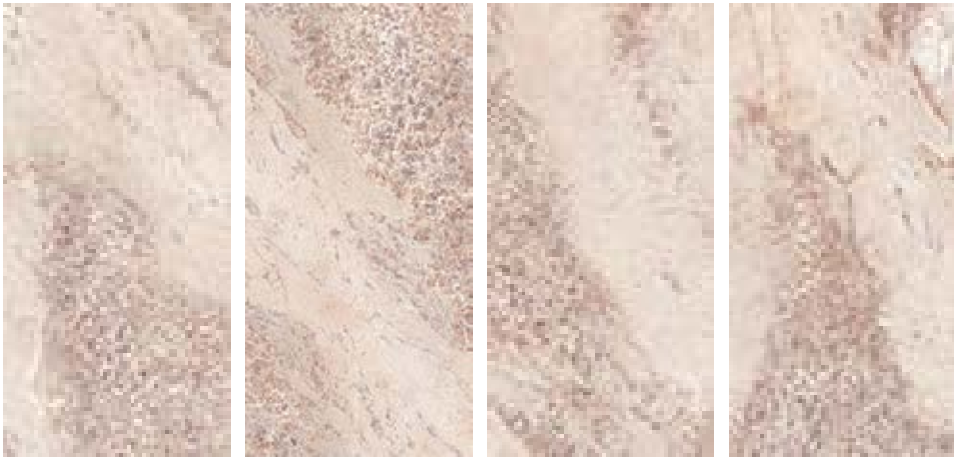

AVAILABLE FACES

All sizes are nominal.
For technical information refer to our website icgitaliaporcelain.com