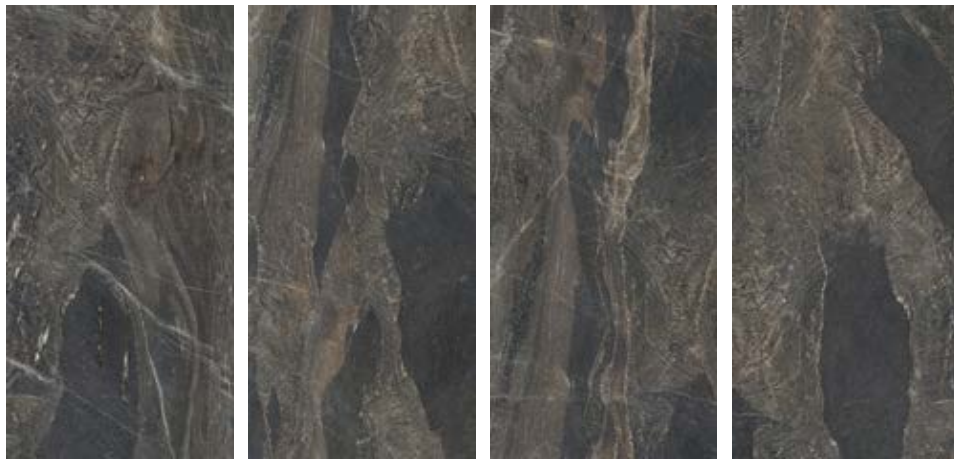

AVAILABLE FACES

This color is also available in:
- Traditional size in 8 mm thickness.
Scan the QR code for more details.

All sizes are nominal.
For technical information refer to our website icgitaliaporcelain.com