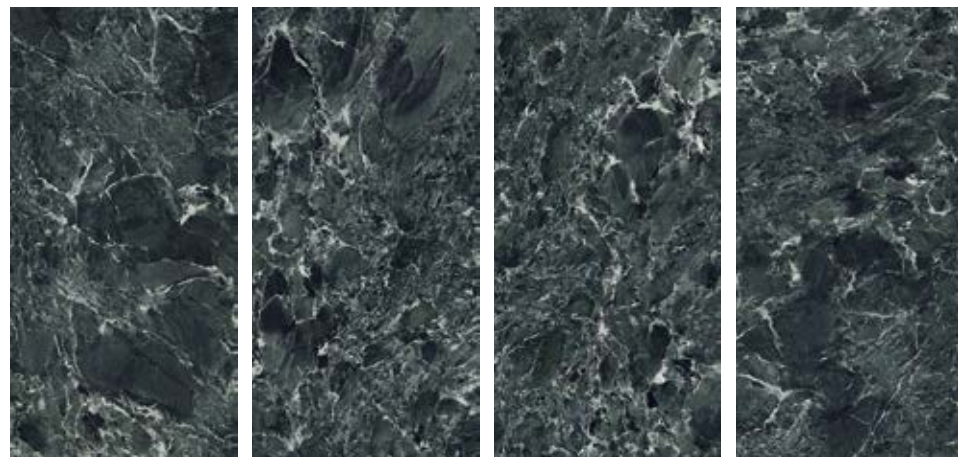

AVAILABLE FACES

All sizes are nominal.
For technical information refer to our website icgitaliaporcelain.com