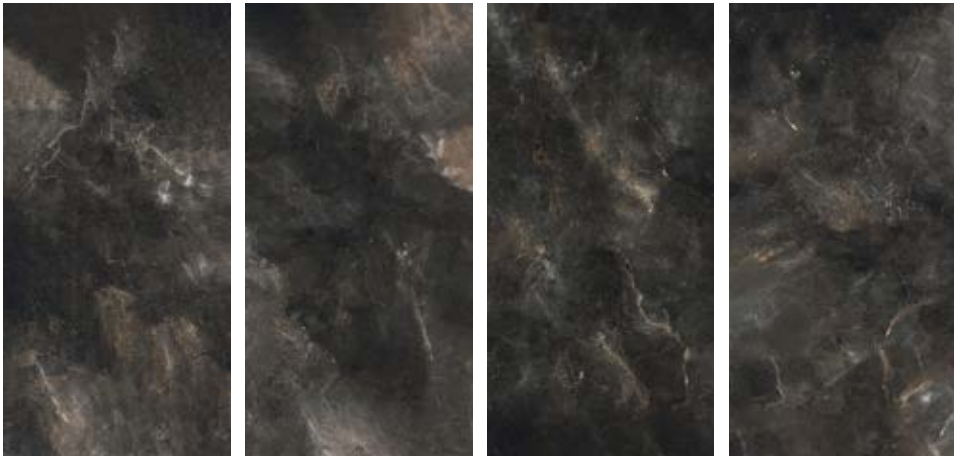

AVAILABLE FACES