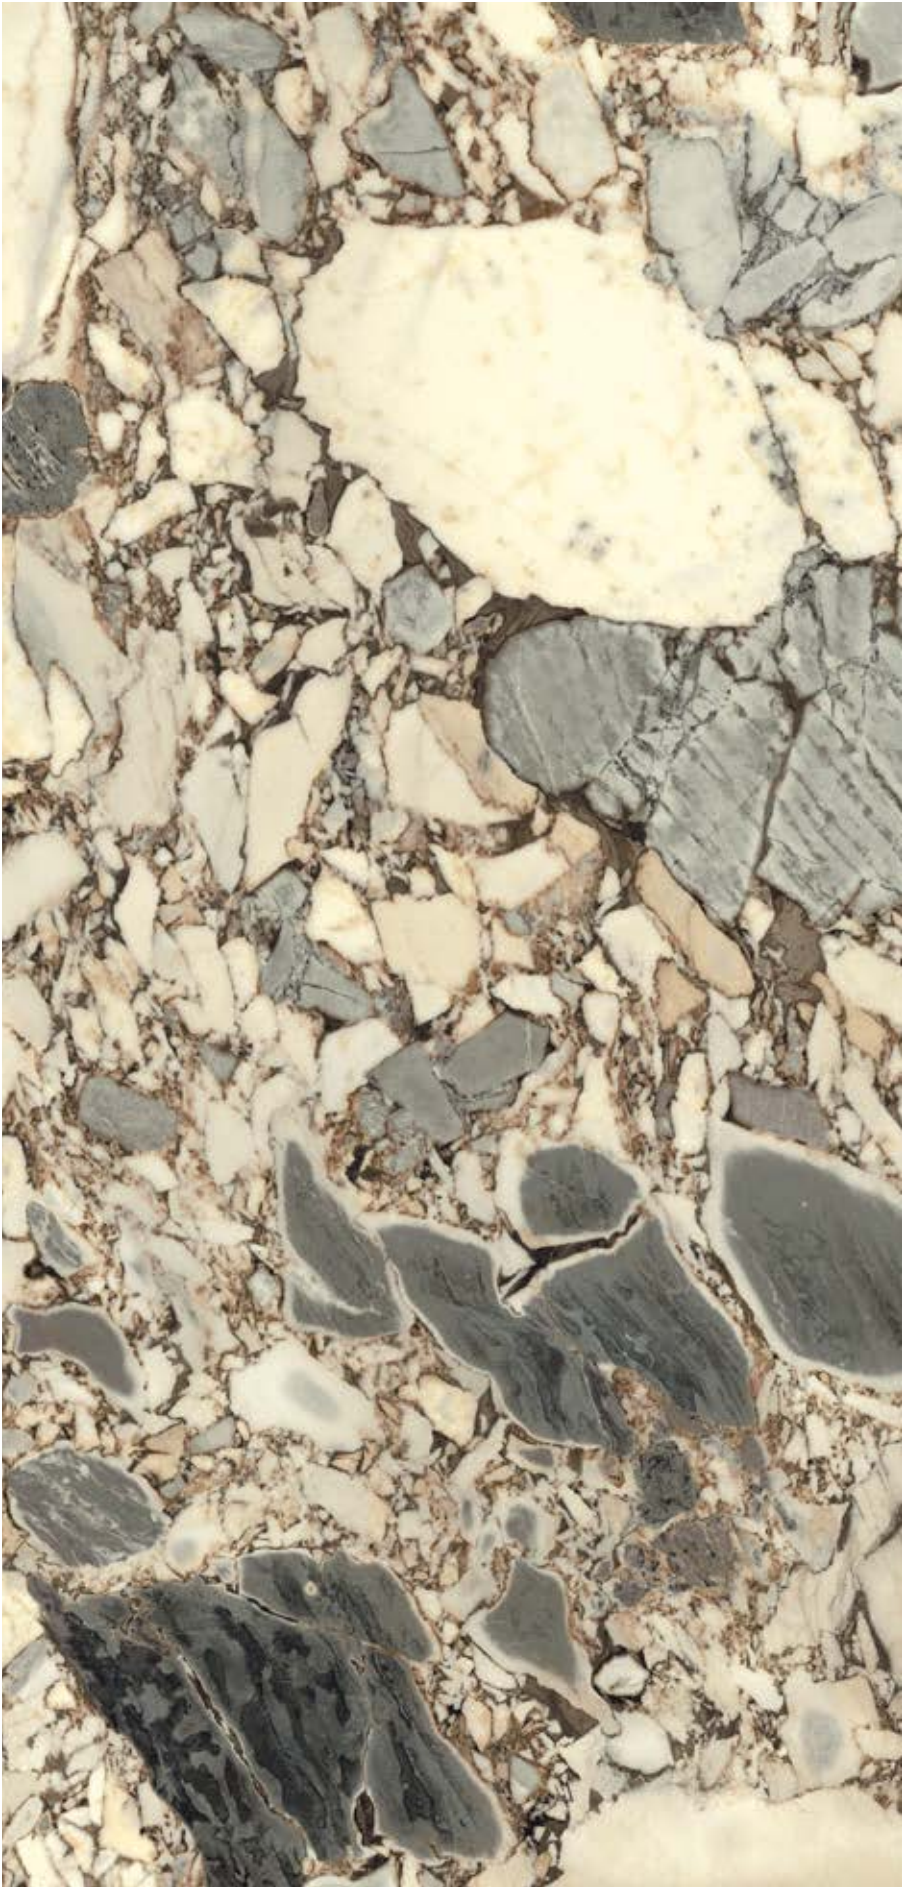

60"x60"  
Ocean Storm jewel  
J150630MF6

60"x30"  
Ocean Storm jewel  
J175630MF6

30"x30"  
Ocean Storm jewel  
J75630MF6

30"x15"  
Ocean Storm jewel  
J737630MF6

AVAILABLE FACES

All sizes are nominal.  
For technical information refer to our website [icgitaliaporcelain.com](http://icgitaliaporcelain.com)