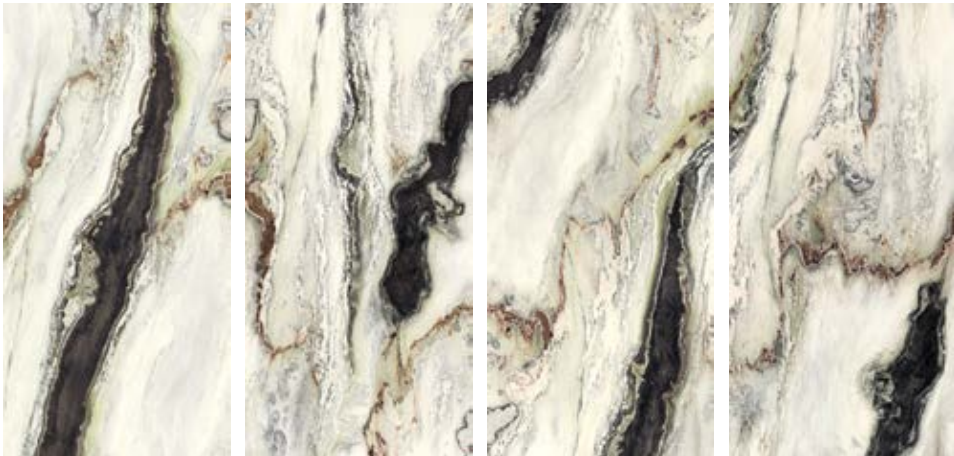

AVAILABLE FACES

All sizes are nominal.
For technical information refer to our website icgitaliaporcelain.com