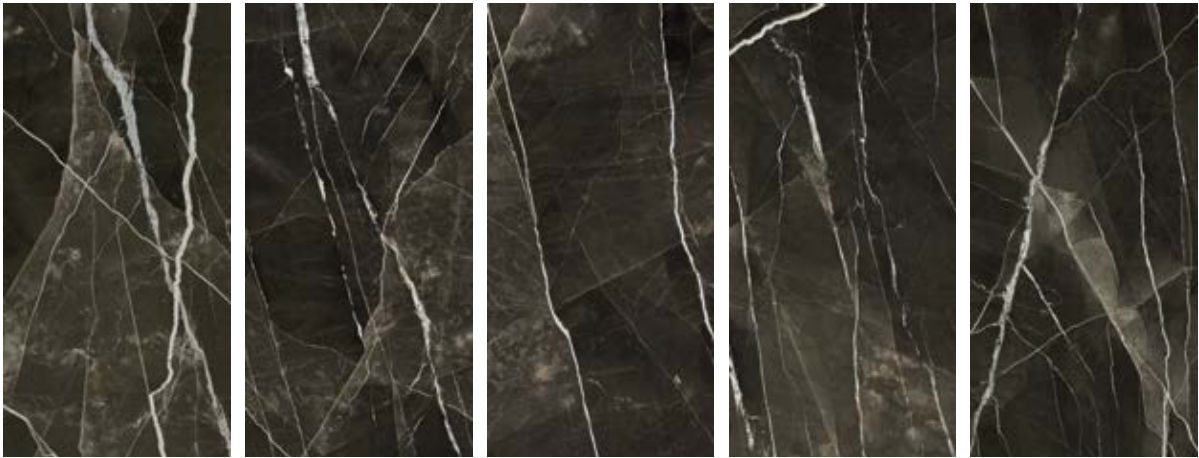

60"x60"  
Calacatta Black jewel  
J150631MF6

60"x30"  
Calacatta Black jewel  
J175631MF6

30"x30"  
Calacatta Black jewel  
J75631MF6

30"x15"  
Calacatta Black jewel  
J737631MF6

AVAILABLE FACES

All sizes are nominal.  
For technical information refer to our website [icgitaliaporcelain.com](http://icgitaliaporcelain.com)