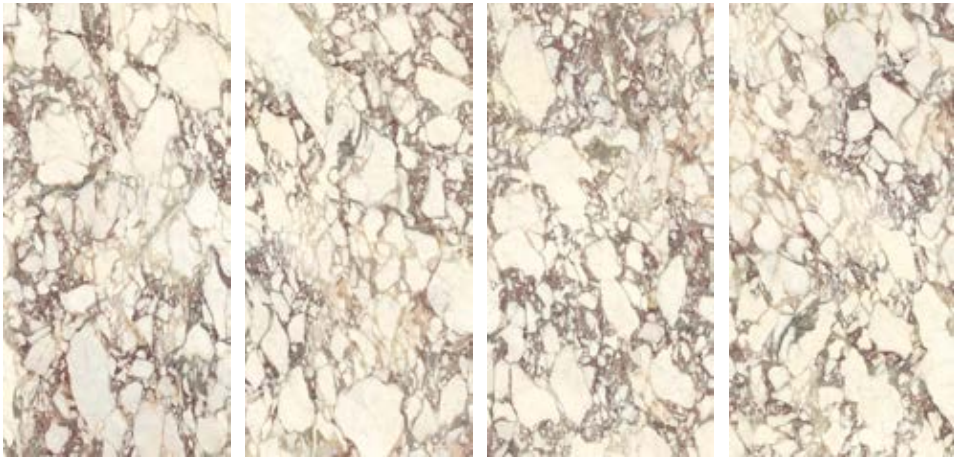

AVAILABLE FACES