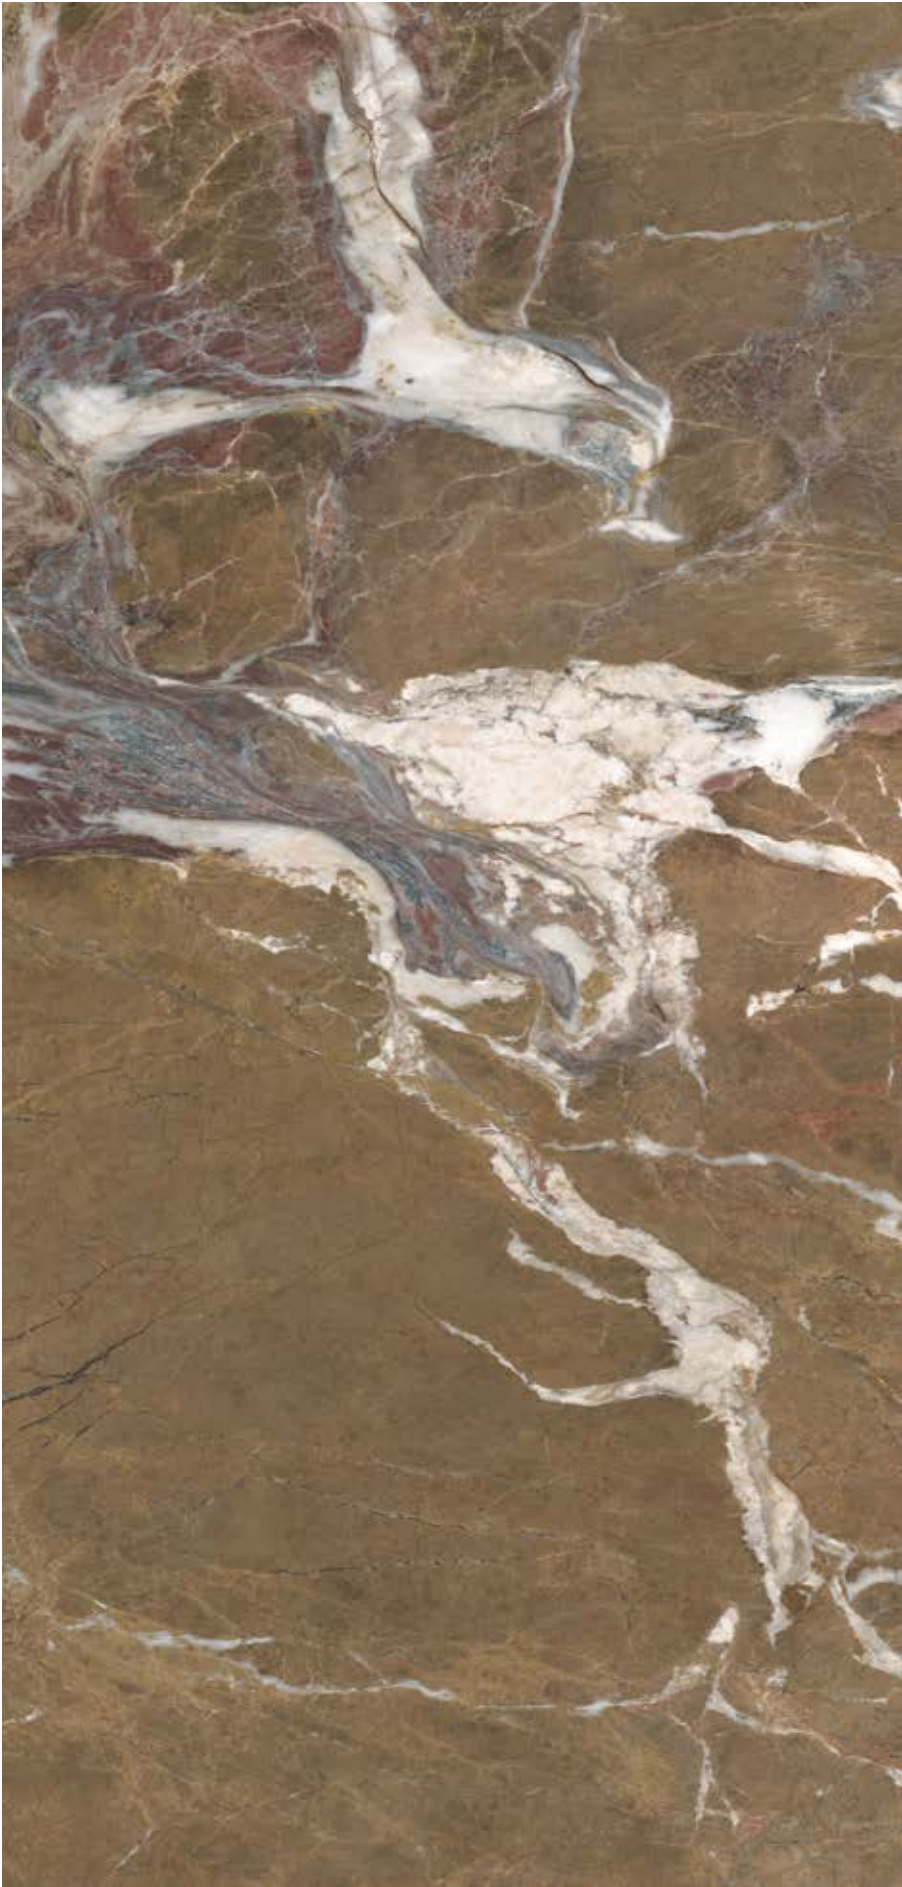

BROWN FUSION

RECTIFIED V4

Technical porcelain ± 6 mm

AVAILABLE FACES

All sizes are nominal.
For technical information refer to our website icgitaliaporcelain.com