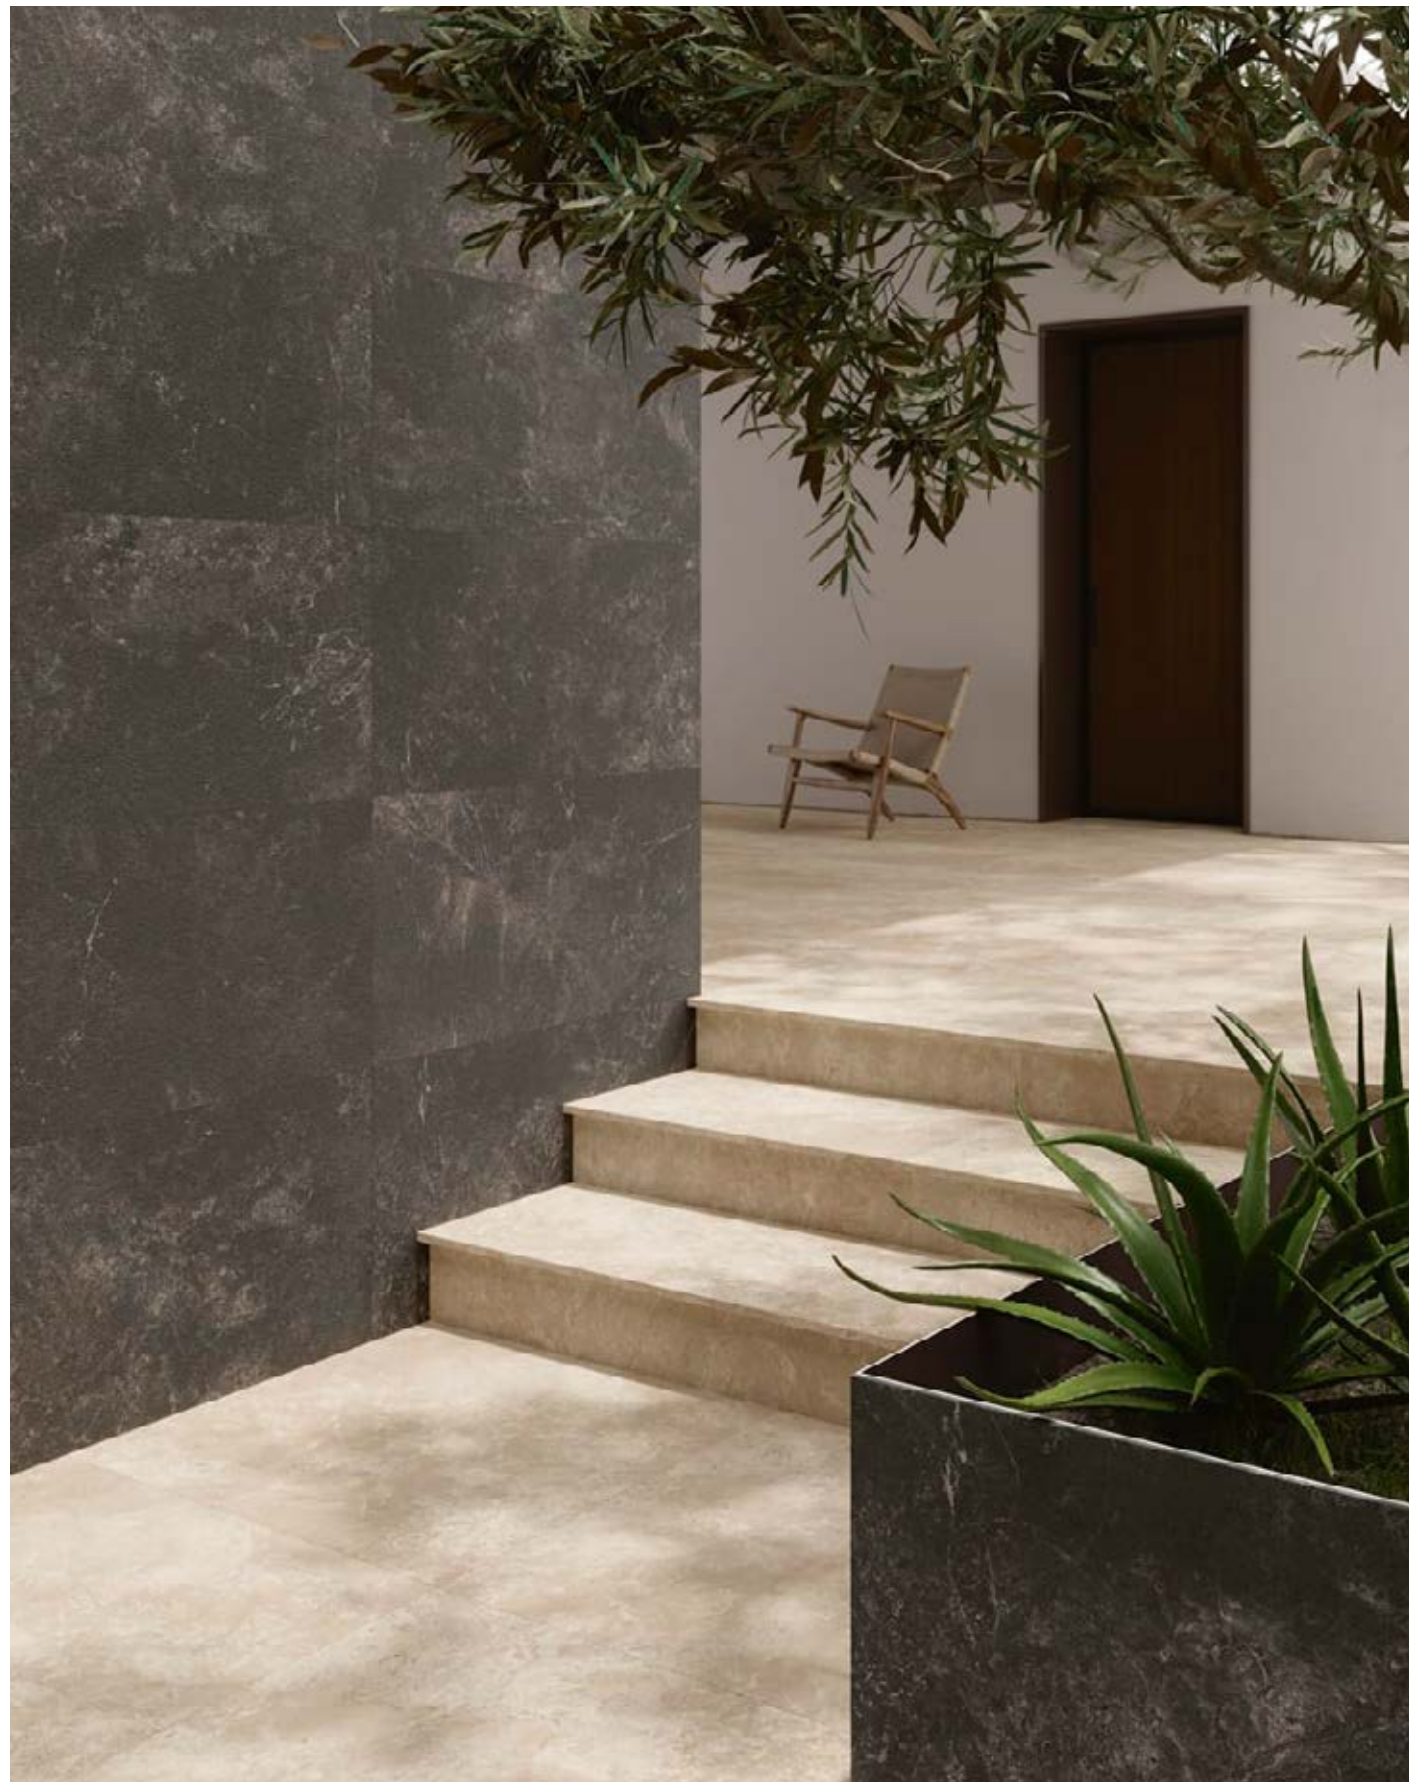

48"x24"  
Smoke antislip  
PMS612505

24"x24"  
Smoke antislip  
PMS60505

SMOKE

TWIN.S

TWIN.S

Porcelain stoneware

± 20 mm

40"x40"  
Anise antislip  
PMS100700